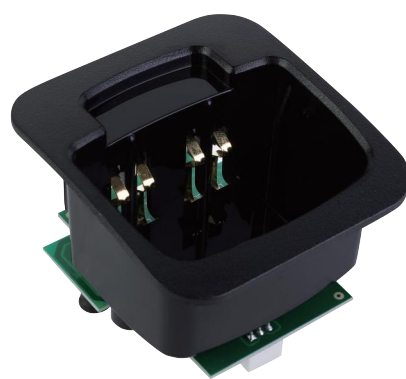

GP3688/R2
NNTN4851/4970/4497

GP328
HNN9008/9013/4001